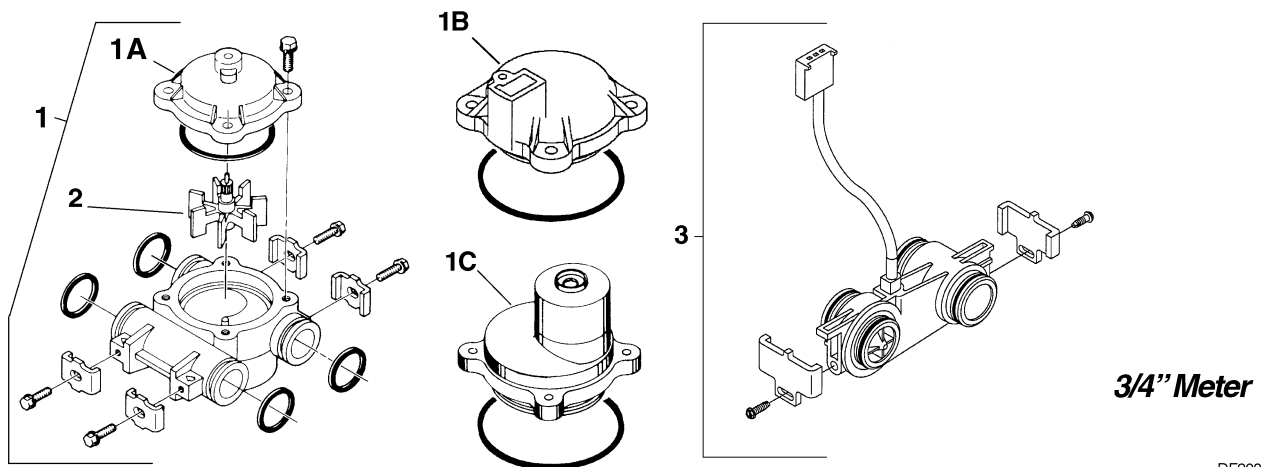

Duplex valve model 9000

Meter Assemblies

DF203-2

WATER METER PROGRAMMING

For the 9000 valve there have been two types of water meter fitted

- 1) Wafer pattern fitted to Early models (3/4" meter)
- 2) Standard 'Dome' pattern fitted to current models (1B)

The wafer pattern uses a meter divider of F35.1

The Dome Pattern uses a meter divider of F5.3